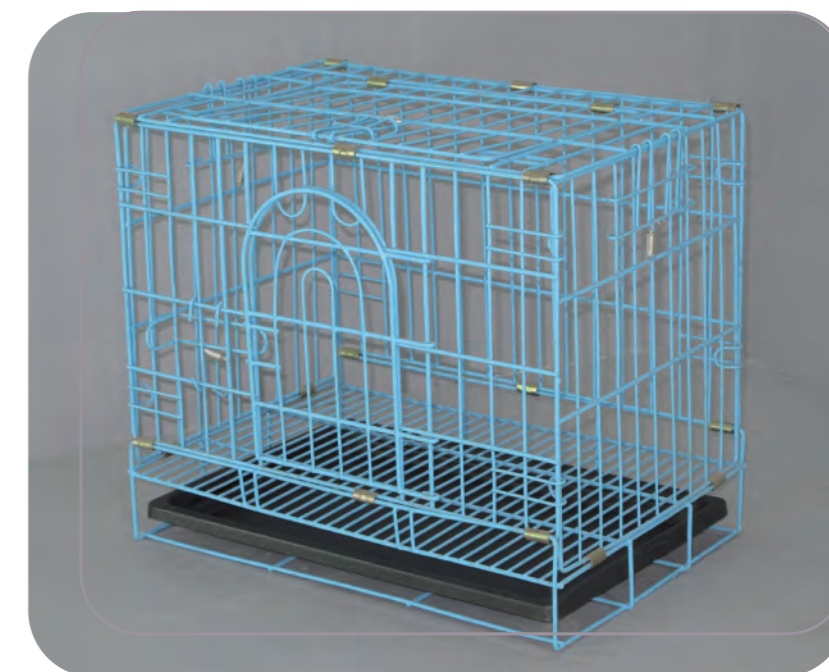

Wire Dog Cage Model: CG052

Size:

CG052-1: 51*31*36cm
 CG052-2: 61*51*58cm
 CG052-3: 76*54*61cm
 CG052-4: 92*63*71cm
 CG052-5: 107*68*75cm
 CG052-6: 125*74*82cm
 CG052-7: 137*104*114cm

Wire Dog Cage Model: CG200

Size:

CG200-1: 61x46x48cm
 CG200-2: 76x48x53cm
 CG200-3: 91x58x63cm
 CG200-4: 107x69x76cm
 CG200-5: 122x73x81cm

Wire Dog Cage Model: CG600

Size:

CG600-1: 46x30x39cm
 CG600-2: 61x46x48cm
 CG600-3: 76x47x57cm
 CG600-4: 91x57x66cm

Square Tube Dog Cage

Model: CG057B

Feature:

Structure: Square tube and iron wire,
Powder coating, PP tray, Packed
paper carton

Size:

CG057B-1: 64.5*50*66cm
CG057B-2: 80*54*66cm
CG057B-3: 94*65*73cm

Square Tube Dog Cage

Model: CG058B

Feature:

Structure: Heavy square tube, Sheet iron chassis,
Jet black and silver, Packed by foam and paper
carton

Size:

CG058B-1: 92*62*75cm
CG058B-2: 108*76*87cm
CG058B-3: 124*84*95cm

Stainless Steel Dog Cage