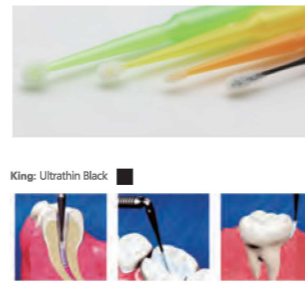

The angle of brush head can be adjusted as needed. It can be used to dip dental etching agent, binder, cavity liner, fluor protector, hemostatic, fossa sealant, ect. Ultrathin Micro applicator, unusual design, make it possible to coat the medicine on the parties of dental cavity.

Regular(2.0mm): Pearl Green ☐ Fine(1.5mm): Pearl Purple ☐ Super fine(1.0mm): Pearl Orange ☐
Pearl Yellow ☐ Pearl Blue ☐ Pearl White ☐
King: Ultrathin Black ☐

Item: MA01
Specification: 50X112mm
Packing: 100 pcs/keg, 4 kegs/box, 32 boxes/ctn
Carton Size: 440X440X250mm
Weight: 13.7 KGS
Length: 10cm