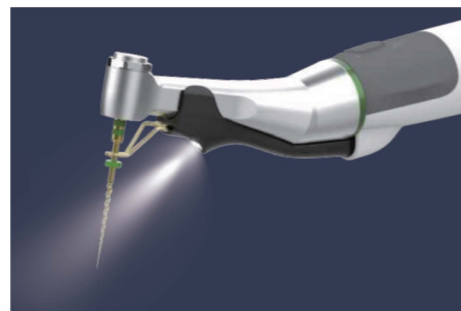

Effectively prevention of cross-infection

The fiber-optical tips and
Stainless handpiece sleeve can be autoclaved.

Large-capacity battery

11.1V 2600mAh x2 (57.7Wh) lithium battery,
which can be used for one week on a single charge.

Touch control, System inside
With LED light
With Apex locator function

Built-in mainstream system

Endo motor & Apex locator
Dual mode

Big color LCD screen

Model: C-SMART-MINI

Order name: C-SMART-MINI

Technical: