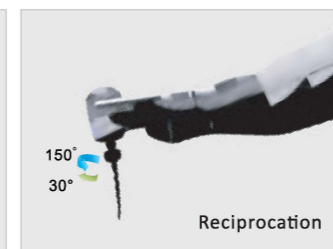

Reciprocation